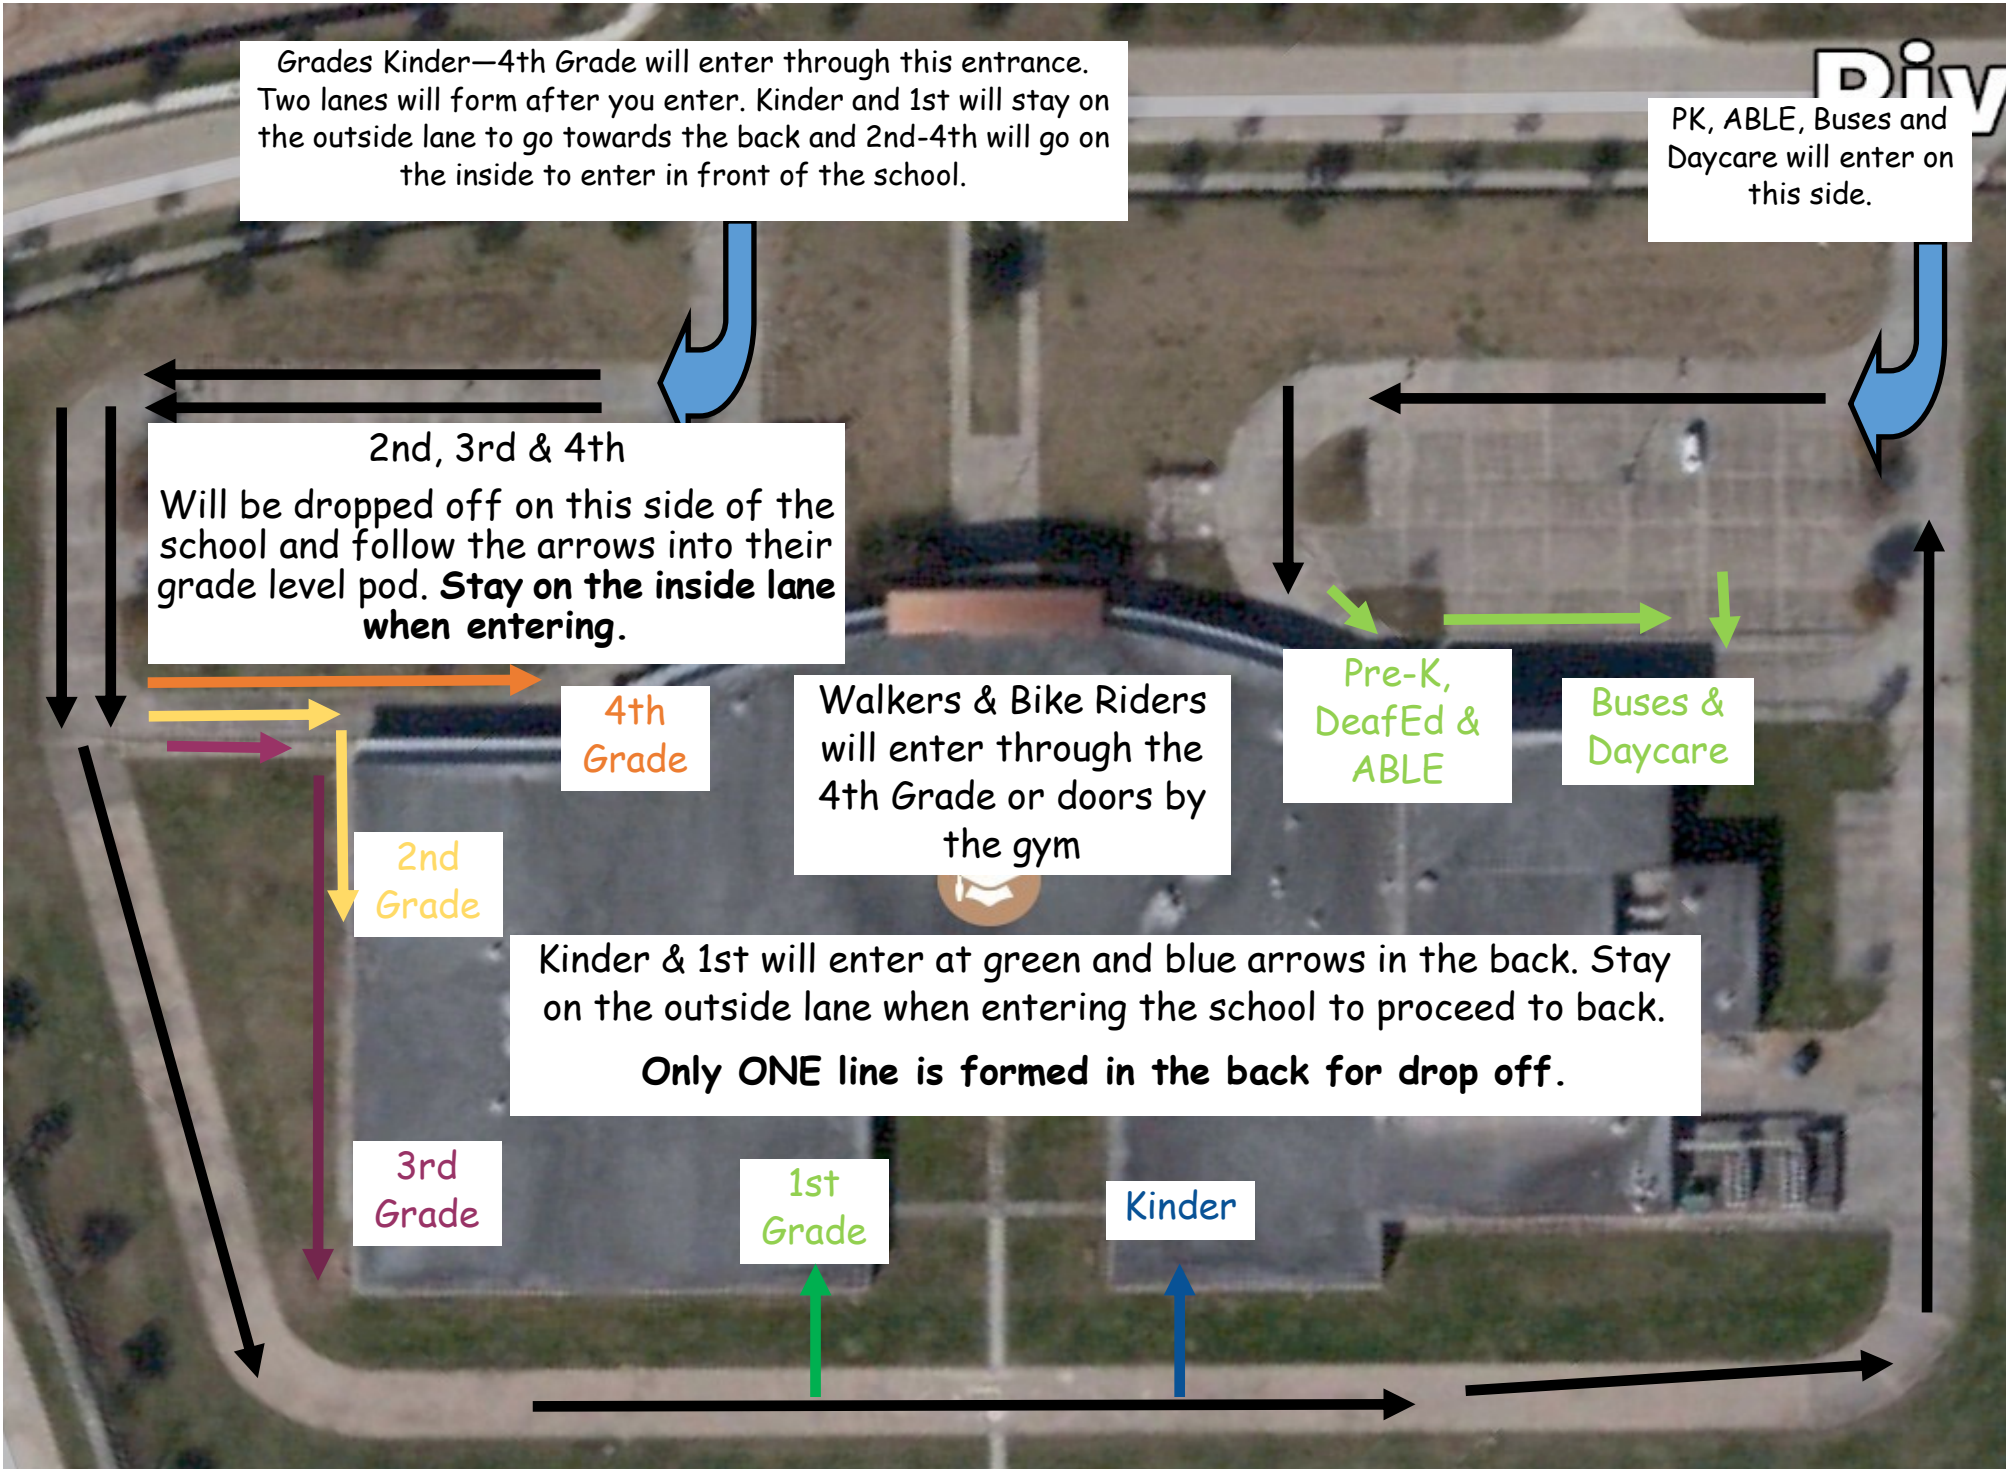

Arrival

Grades Kinder—4th Grade will enter through this entrance. Two lanes will form after you enter. Kinder and 1st will stay on the outside lane to go towards the back and 2nd-4th will go on the inside to enter in front of the school.

PK, ABLE, Buses and Daycare will enter on this side.

2nd, 3rd & 4th
Will be dropped off on this side of the school and follow the arrows into their grade level pod. **Stay on the inside lane when entering.**

4th Grade

Walkers & Bike Riders will enter through the 4th Grade or doors by the gym

Pre-K, DeafEd & ABLE

Buses & Daycare

2nd Grade

Kinder & 1st will enter at green and blue arrows in the back. Stay on the outside lane when entering the school to proceed to back. **Only ONE line is formed in the back for drop off.**

3rd Grade

1st Grade

Kinder